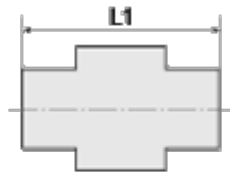

Data Sheet

Article number: 5864403810ES

Description: Stainless steel, straight union 44.038-10 ES, $\varnothing 10$ - G 3/8"
cylindrical thread

Measures

L1 = 25

SW = 17